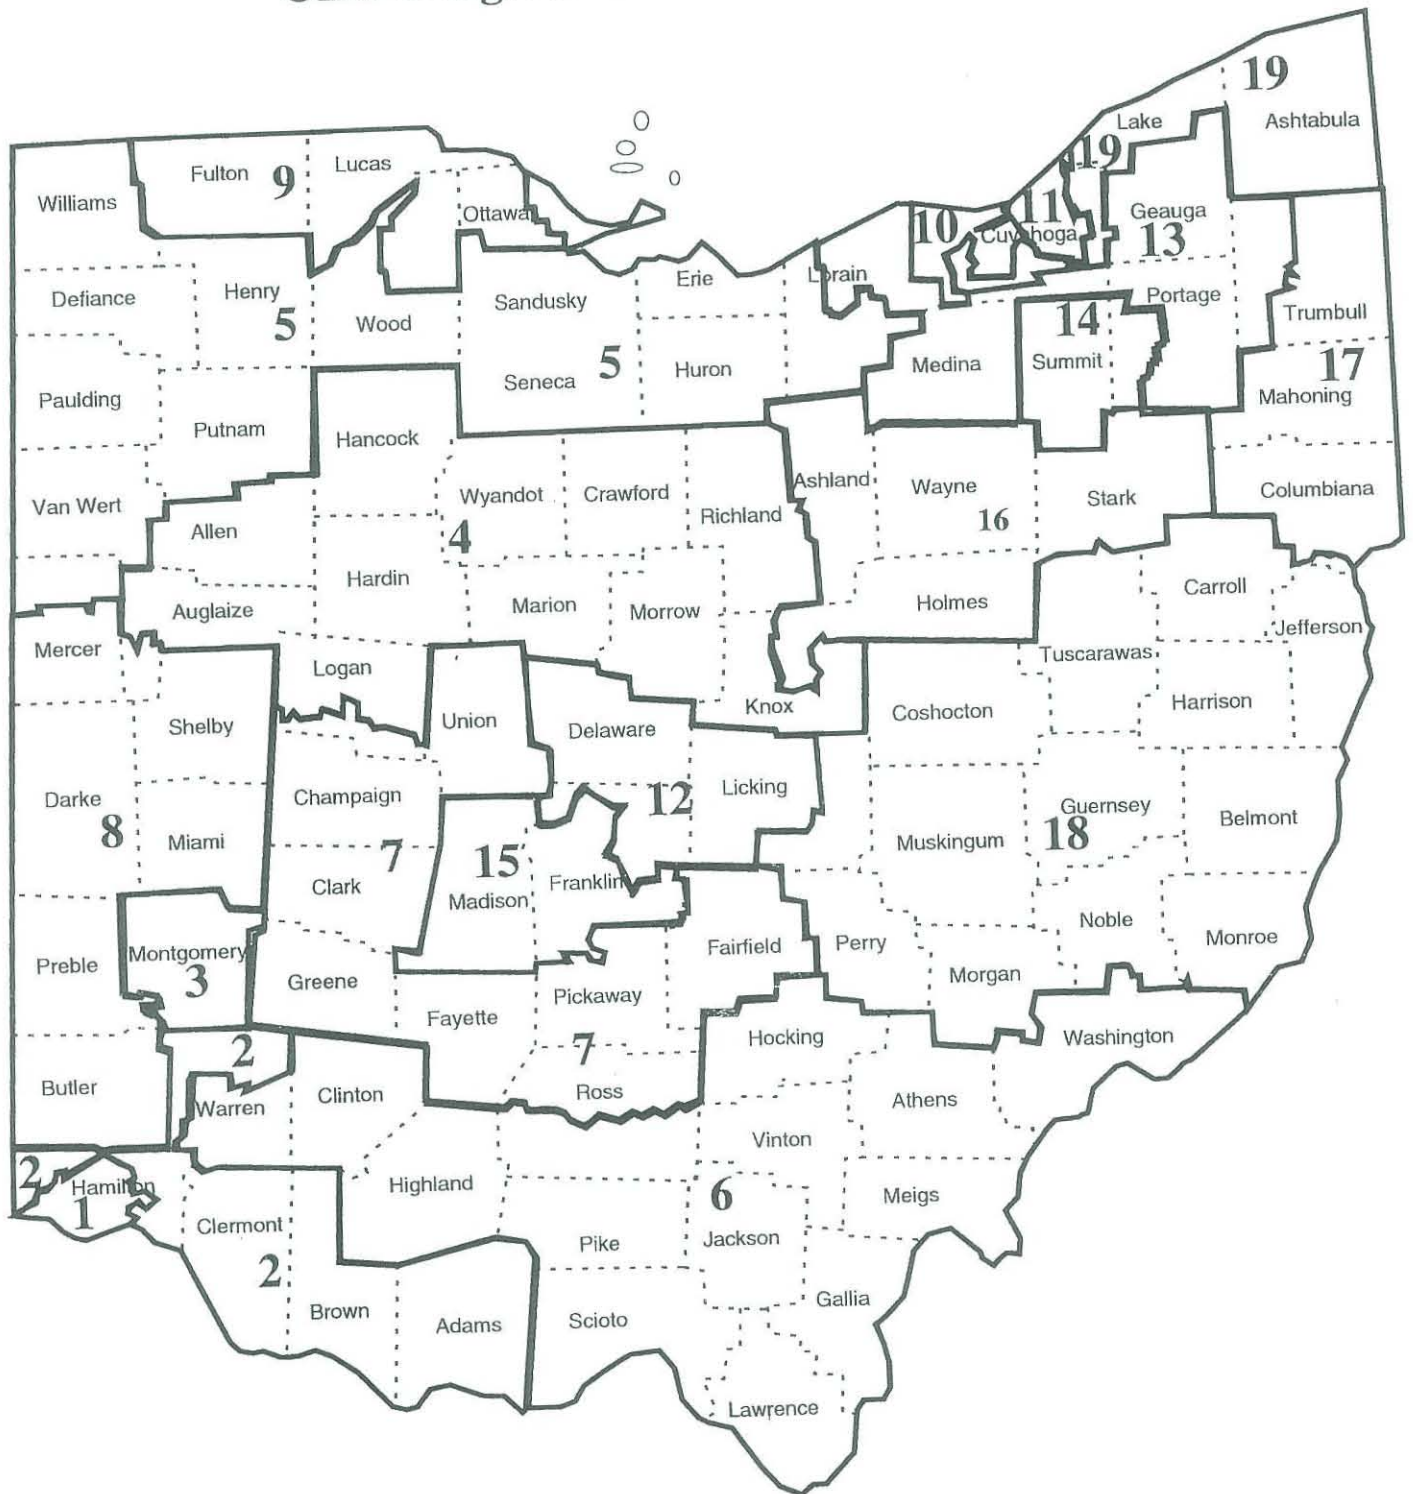

Ohio Congressional Districts