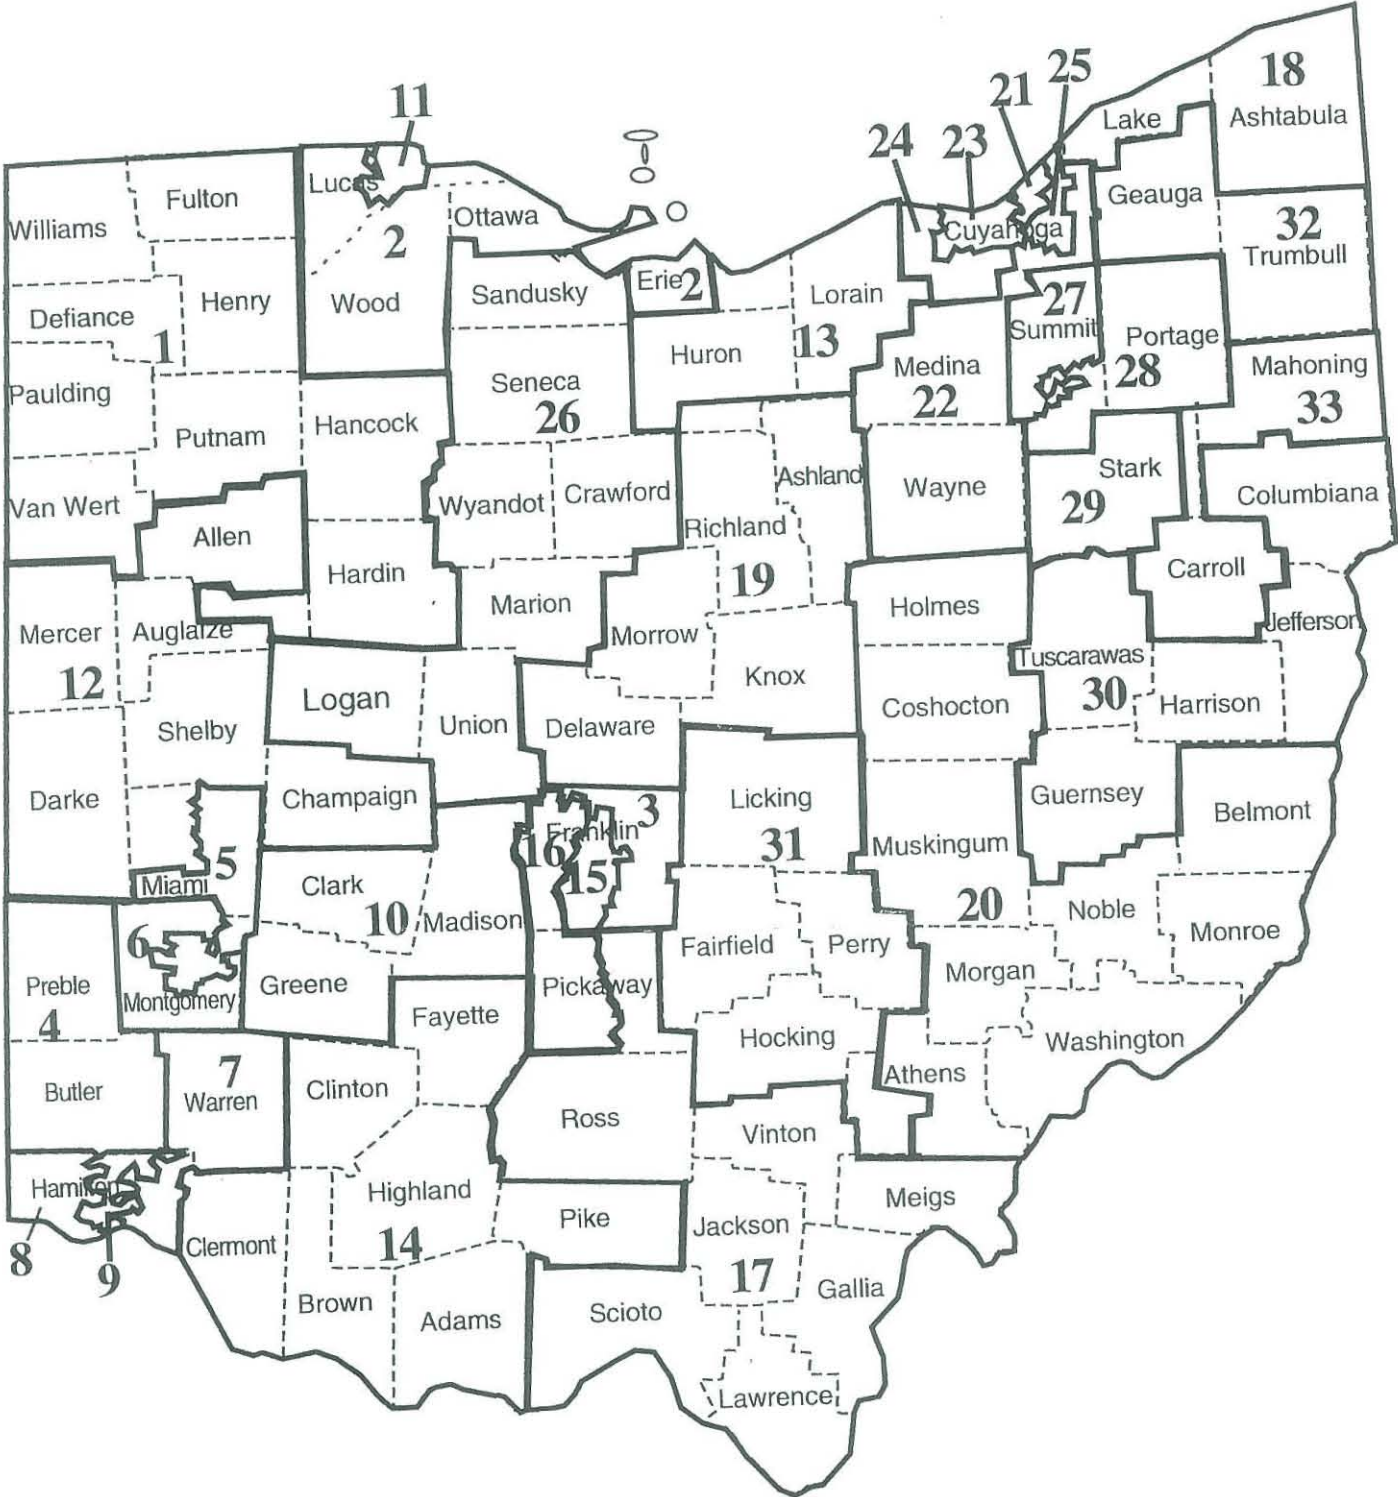

Ohio Senate Districts

Comprised of District	House Districts	Population	Most Populous County
1	82, 83, 86	343,557	Hancock
2	4, 51, 53	334,056	Lucas
3	24, 25, 26	319,700	Franklin
4	58, 59, 60	331,592	Butler
5	38, 39, 43	323,297	Montgomery
6	40, 41, 42	322,670	Montgomery
7	2, 36, 37	332,464	Hamilton
8	33, 34, 35	324,742	Hamilton
9	30, 31, 32	322,929	Hamilton
10	73, 74, 76	321,346	Clark
11	49, 50, 52	330,981	Lucas
12	1, 84, 85	331,131	Allen
13	61, 62, 63	342,410	Lorain
14	71, 72, 88	333,381	Clermont
15	21, 22, 23	332,152	Franklin
16	27, 28, 29	327,268	Franklin
17	91, 92, 94	337,343	Scioto
18	5, 69, 70	315,320	Lake
19	79, 80, 93	328,150	Richland
20	95, 96, 99	341,296	Muskingum
21	8, 9, 10	319,058	Cuyahoga
22	7, 15, 81	321,542	Medina
23	13, 17, 19	330,664	Cuyahoga
24	16, 18, 20	342,060	Cuyahoga
25	11, 12, 14	322,628	Cuyahoga
26	87, 89, 90	330,368	Marion
27	45, 46, 47	326,286	Summit
28	44, 48, 75	331,288	Summit
29	54, 55, 56	328,322	Stark
30	3, 97, 98	327,772	Columbiana
31	6, 77, 78	331,793	Licking
32	66, 67, 68	308,942	Trumbull
33	57, 64, 65	330,589	Mahoning

Ohio Senate Districts