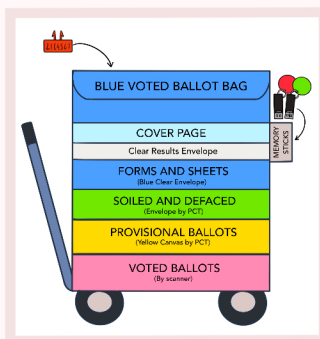

Mala and Cherie sorting through over seven hundred provisional ballots received by the Board of Elections. Numbers across the board were much higher than expected in this election.

"I love the graphics on the new training materials!
Thank you for the refresher."

- Southwest Church

August 2023, Volume 11, Issue 2

Visual learning can help people process information faster and more easily. For this election, we created some visual aids to help pollworkers with processing voters and handling voting equipment after the polls close. This included diagrams for the e-pollbook case and blue voted ballot bag, as well as a step-by-step script for assisting voters at the polls.